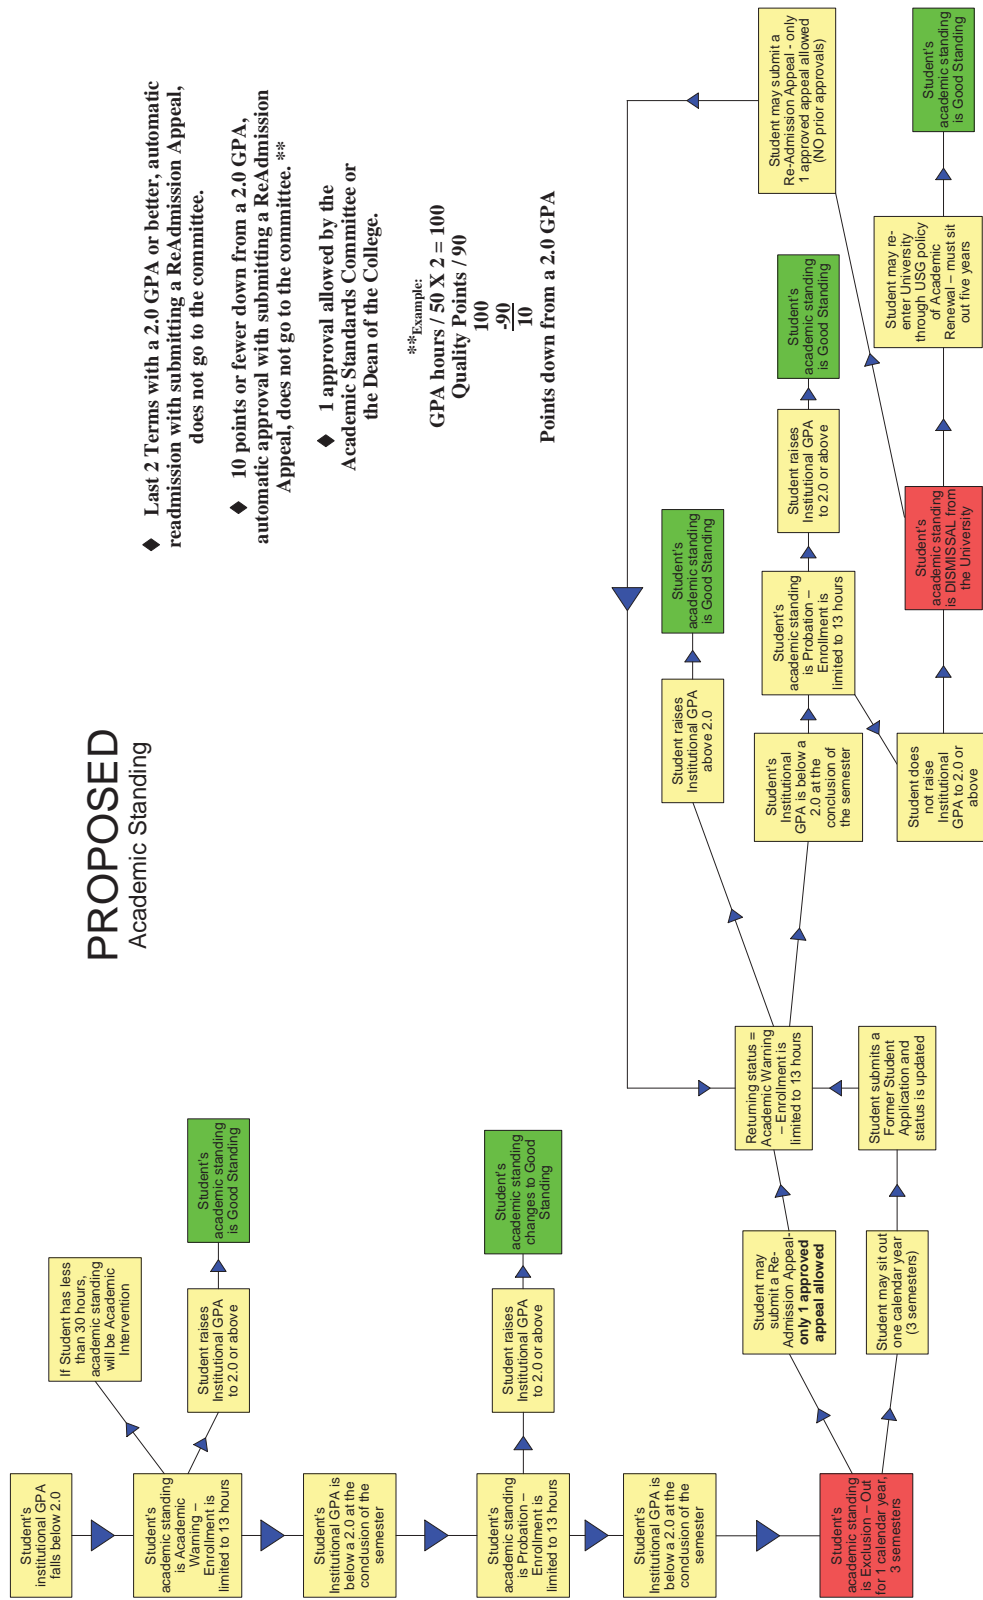

PROPOSED Academic Standing

- ◆ Last 2 Terms with a 2.0 GPA or better, automatic readmission with submitting a ReAdmission Appeal, does not go to the committee.
- ◆ 10 points or fewer down from a 2.0 GPA, automatic approval with submitting a ReAdmission Appeal, does not go to the committee. **

◆ 1 approval allowed by the Academic Standards Committee or the Dean of the College.

**Example:

$$\frac{\text{GPA hours} / 50 \times 2 = 100}{\frac{90}{10}}$$
 Points down from a 2.0 GPA