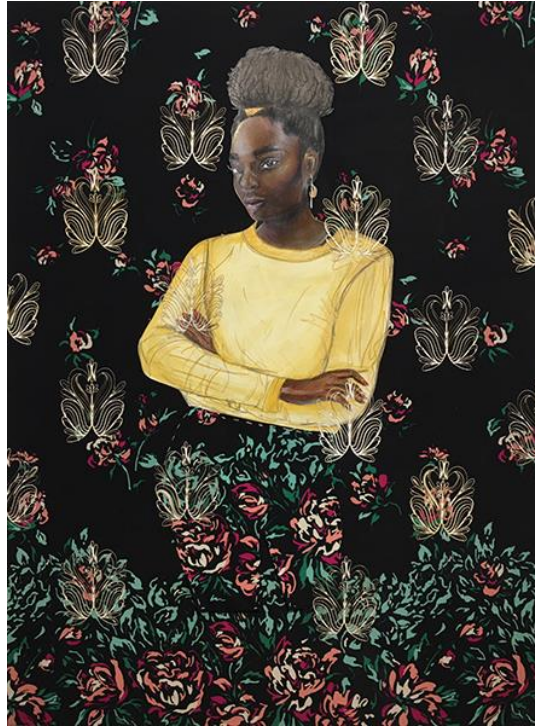

Betty Foy Sanders Department of Art hosts online exhibition

'Juried 2020'

April 16, 2020

Anna Brooke's piece "Gherri"

The Betty Foy Sanders Department of Art (BFSDoArt) is hosting its annual juried student exhibitions this spring, but for the first time they will appear online. The second of three exhibitions, "Undergraduate Juried 2020," features student work from students enrolled in BFSDoArt undergraduate classes at any level. The exhibition is available to view online through April 24. Typically hosted in the Contemporary Gallery on the Statesboro Campus, the COVID-19 pandemic changed exhibition plans.