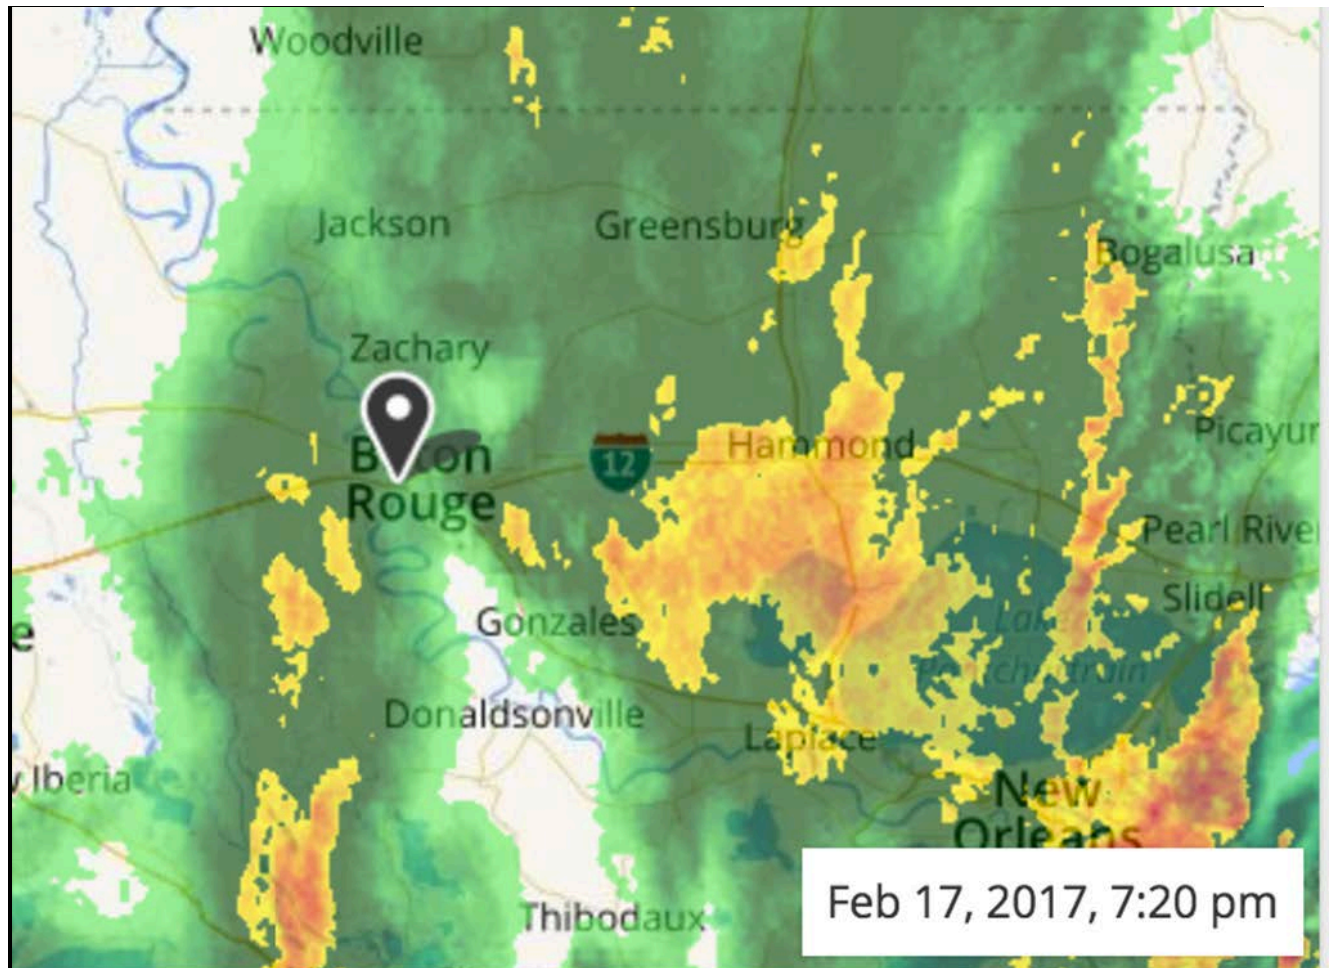

2-17-2017

Softball Washed Out in Louisiana

Georgia Southern University

Follow this and additional works at: <https://digitalcommons.georgiasouthern.edu/athletics-news-online>

Part of the [Higher Education Commons](#)

Softball Washed Out in Louisiana

Eagles back in action on Saturday with two games

Softball | 2/17/2017 8:26:00 PM

Story Links

BATON ROUGE, La. - The Georgia Southern softball team's scheduled game against No. 7 LSU was rained out Friday evening on the first day of the Purple & Gold Challenge.