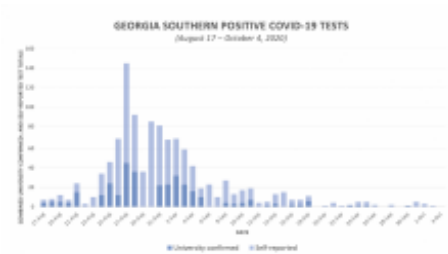

After a brutal loss last week to Louisiana, many Eagle fans expected Louisiana-Monroe to be a much easier game for Chad Lunsford's team.

#EAGLESMASKON
Send us a selfie in your face mask
to be featured in The George-Anne

CLICK HERE

Georgia Southern announces 12 positive COVID-19 cases during seventh week

Georgia Southern officials announced another week of decline, reporting 12 cases during the seventh week of school.

Pride Week at Georgia Southern University is going virtual this year