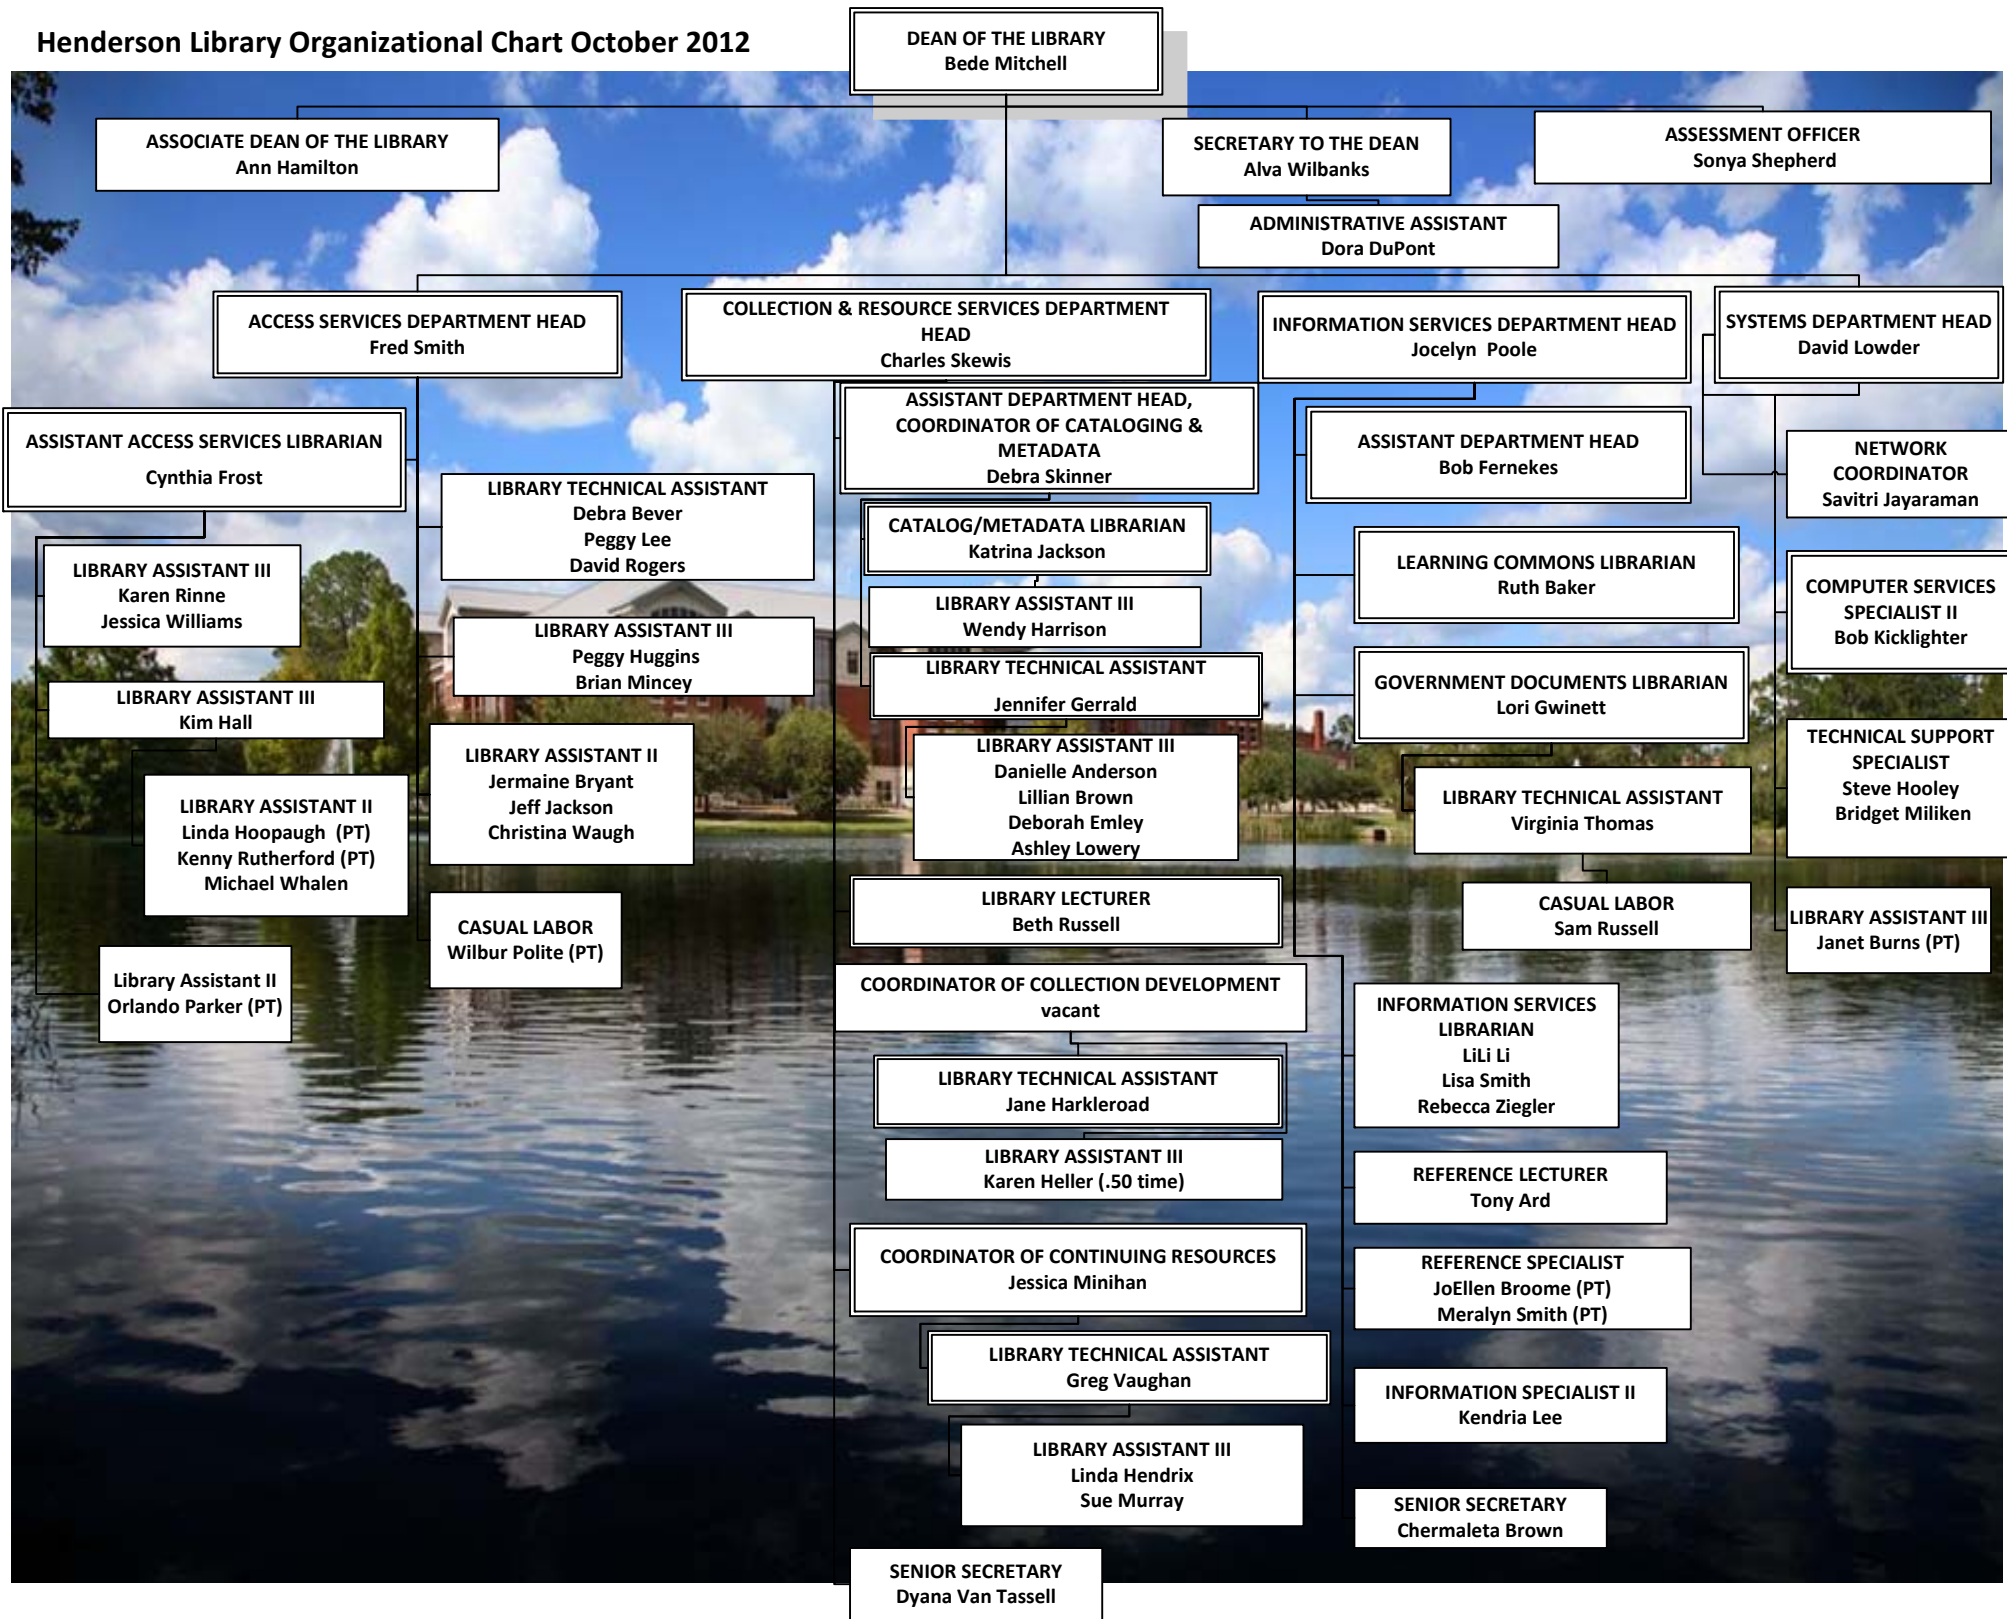

Henderson Library Organizational Chart October 2012

ASSOCIATE DEAN OF THE LIBRARY
Ann Hamilton

DEAN OF THE LIBRARY
Bede Mitchell

SECRETARY TO THE DEAN
Alva Wilbanks

ASSESSMENT OFFICER
Sonya Shepherd

ADMINISTRATIVE ASSISTANT
Dora DuPont

ACCESS SERVICES DEPARTMENT HEAD
Fred Smith

COLLECTION & RESOURCE SERVICES DEPARTMENT HEAD
Charles Skewis

INFORMATION SERVICES DEPARTMENT HEAD
Jocelyn Poole

SYSTEMS DEPARTMENT HEAD
David Lowder

ASSISTANT ACCESS SERVICES LIBRARIAN
Cynthia Frost

ASSISTANT DEPARTMENT HEAD,
COORDINATOR OF CATALOGING & METADATA
Debra Skinner

ASSISTANT DEPARTMENT HEAD
Bob Fernekes

NETWORK COORDINATOR
Savitri Jayaraman

LIBRARY ASSISTANT III
Karen Rinne
Jessica Williams

LIBRARY TECHNICAL ASSISTANT
Debra Bever
Peggy Lee
David Rogers

LEARNING COMMONS LIBRARIAN
Ruth Baker

COMPUTER SERVICES SPECIALIST II
Bob Kicklighter

LIBRARY ASSISTANT III
Kim Hall

LIBRARY ASSISTANT III
Peggy Huggins
Brian Mincey

CATALOG/METADATA LIBRARIAN
Katrina Jackson

LIBRARY ASSISTANT III
Wendy Harrison

GOVERNMENT DOCUMENTS LIBRARIAN
Lori Gwinett

TECHNICAL SUPPORT SPECIALIST
Steve Hooley
Bridget Miliken

LIBRARY ASSISTANT II
Linda Hoopaugh (PT)
Kenny Rutherford (PT)
Michael Whalen

LIBRARY ASSISTANT II
Jermaine Bryant
Jeff Jackson
Christina Waugh

LIBRARY TECHNICAL ASSISTANT
Jennifer Gerral

LIBRARY ASSISTANT III
Danielle Anderson
Lillian Brown
Deborah Emley
Ashley Lowery

LIBRARY TECHNICAL ASSISTANT
Virginia Thomas

LIBRARY ASSISTANT III
Janet Burns (PT)

Library Assistant II
Orlando Parker (PT)

CASUAL LABOR
Wilbur Polite (PT)

LIBRARY LECTURER
Beth Russell

COORDINATOR OF COLLECTION DEVELOPMENT
vacant

CASUAL LABOR
Sam Russell

LIBRARY TECHNICAL ASSISTANT
Jane Harkleroad

LIBRARY ASSISTANT III
Karen Heller (.50 time)

INFORMATION SERVICES LIBRARIAN
LiLi Li
Lisa Smith
Rebecca Ziegler

REFERENCE LECTURER
Tony Ard

COORDINATOR OF CONTINUING RESOURCES
Jessica Minihan

LIBRARY TECHNICAL ASSISTANT
Greg Vaughan

LIBRARY ASSISTANT III
Linda Hendrix
Sue Murray

REFERENCE SPECIALIST
JoEllen Broome (PT)
Meralyn Smith (PT)

INFORMATION SPECIALIST II
Kendria Lee

SENIOR SECRETARY
Dyana Van Tassell

SENIOR SECRETARY
Chermaleta Brown