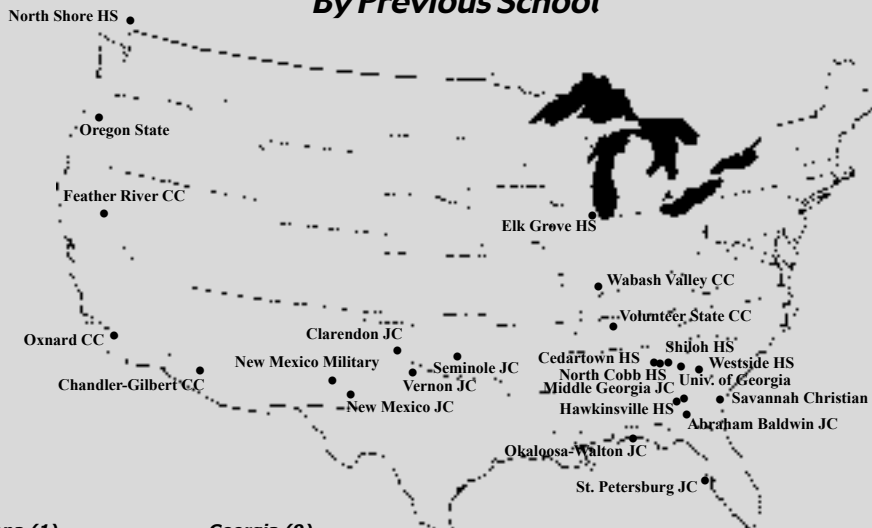

By Previous School

Arizona (1)

Garrett Fox, Chandler-Gilbert CC

British Columbia (1)

Sean Hotzak, North Shore HS

California (2)

Brandon Nunez, Oxnard CC
Jon Troop, Feather River CC

Florida (2)

Thomas Ferrara, St. Petersburg JC
Brandon Stelter, Okaloosa-Walton JC

Georgia (9)

Jared Combs, Savannah Christian HS
Joey Davis, North Cobb HS
Miguel Donate, Middle Georgia JC
Austin Ducey, Westside HS
Jonnie Geiger, Shiloh HS
Jarin Lewis, Abraham Baldwin JC
Brett Lane, Cedartown HS
Chris Webb, University of Georgia
Andrew Whiggum, Hawkinsville HS

Illinois (2)

Chad Grass, Wabash Valley CC
Daniel Kaufmann, Elk Grove HS

New Mexico (2)

Brad Bohannon, New Mexico JC
Devon Franklin, New Mexico Military

Oklahoma (1)

Sean Boyd, Seminole JC

Oregon (1)

Rob Recuenco, Oregon State Univ.

Tennessee (1)

Chase Leatherwood, Volunteer State CC

Texas (2)

Matt Nalutka, Vernon JC
Adam Pelley, Clarendon JC