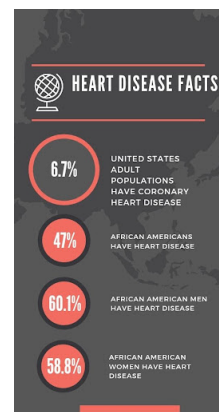

STORIES FROM THE WEEK

[American Heart Month and Alarming Rates of Heart Disease Among African Americans](#)

February is American Heart Month and Black History Month. In recognition of these celebratory months, it is important to highlight how heart disease disproportionately affects African American women and men.