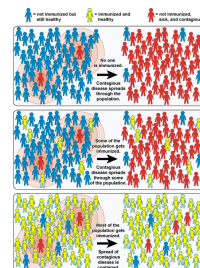

Op-Ed: Why are the Campus COVID-19 Numbers Still Newsworthy?

Now, a year later, with the pattern well established that this disease behaves like many other diseases, at least in regard to patterns of infection, it makes me wonder why COVID-19 numbers are still one of the most-read topics in the [George-Anne Inkwell](#).

Ga Southern's 2020 Annual Security Report is an Anomaly

Arrests: Drug Law Violations	2018	2	1	0	0	2
	2019	3	3	0	2	5
	2020	1	1	0	1	2
Disciplinary Referrals: Drug Law Violations	2018	9	4	0	0	9
	2019	16	14	0	0	16
	2020	11	5	0	0	11
Arrests: Liquor Law Violations	2018	0	0	0	0	0
	2019	0	0	0	1	1
	2020	0	0	0	0	0
Disciplinary Referrals: Liquor Law Violations	2018	15	15	0	0	15
	2019	29	29	0	0	29
	2020	4	4	0	0	4

Georgia Southern's [Annual Security Report (ASR)](#) was released on Sept. 24, 2021 and detailed statistics from all campuses regarding reported crimes and disciplinary actions that occurred within campus property.

With few exceptions, all reported statistics were significantly lower in 2020 than they were in 2019. These examples are most obvious when reading the information regarding the Statesboro campus.

We Want to Hear from You!

We'd love to know more about our readers and the kinds of content they enjoy! Follow this survey link to provide the Inkwell with some feedback!

How often do you read the George-Anne Inkwell? *

- ☐ I never read the paper.
- ☐ I only read it if someone I know is featured in a story
- ☐ I only read it if there is an interesting story in it
- ☐ I read the print paper every other Thursday
- ☐ I read the newsletter every week
- ☐ I read the newsletter every week and I read the print paper every Thursday
- ☐ I check the website every day

More information on this week's stories:

[GAInkwell](#)

[The George-Anne Inkwell](#)

[COVID-19 numbers](#)

[Herd Immunity](#)

[Annual Security Report (ASR)](#)

[We Want to Hear from You!](#)